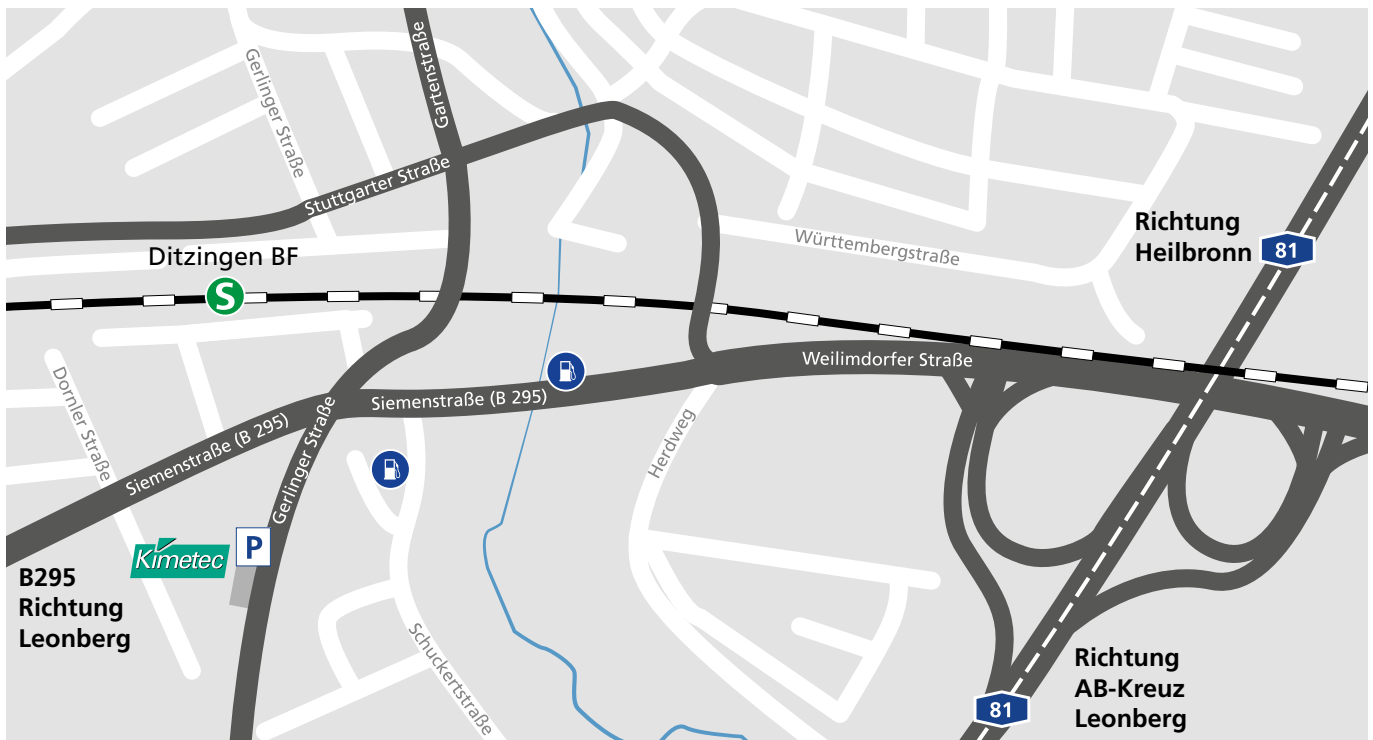

## Car

From Karlsruhe:

A8 direction "Munich" to interchange "Leonberg".

Change to A81 direction "Heilbronn" take exit "Stuttgart-Feuerbach".

From Munich:

A8 direction "Karlsruhe" to interchange "Leonberg".

Change to A81 direction "Heilbronn" take exit "Stuttgart-Feuerbach".

## Train

Mainstation "Stuttgart" change to urban railway (S-Bahn S6)

direction "Weil der Stadt" to station "Ditzingen". Walk approx. 5 minutes.

## Plane

Airport Stuttgart approx. 30 km.